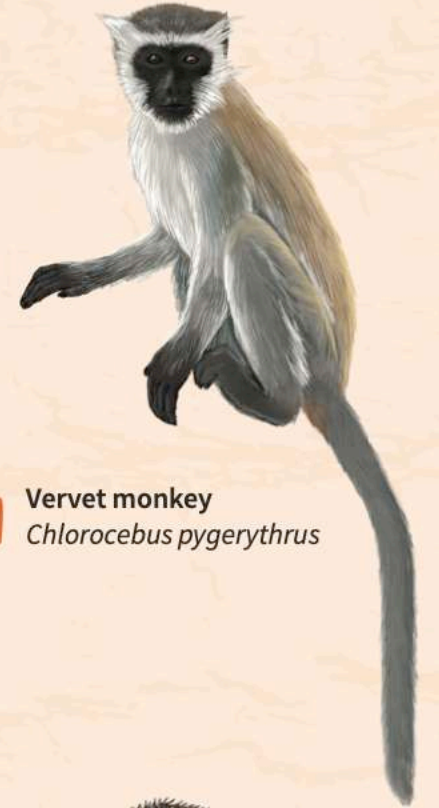

Mammals

Zoyamwitsa

These are just some of the amazing mammals that inhabit the forest at Lilongwe Wildlife Centre.

Izi ndi zina mwa nyama zopatsa chidwi zomwe zikupezeka mu nkhalango ya Lilongwe Wildlife Centre.

2 Common duiker
Sylvicapra grimmia

3 Large-spotted genet
Genetta tigrina

4 Vervet monkey
Chlorocebus pygerythrus

1 Spotted hyena
Crocuta crocuta

7 Bushpig *Potamochoerus larvatus*

5 Cape porcupine
Hystrix africaeustralis

6 Side-striped jackal
Lupulella adusta

8 African pygmy hedgehog
Atelerix albiventris

Birds Mbalame

These are just some of the amazing birds that inhabit the forest at Lilongwe Wildlife Centre.

Izi ndi zina mwa mbalame zopatsa chidwi zomwe zikupezeka mu nkhalango ya Lilongwe Wildlife Centre.

1 Hamerkop
Scopus umbretta

2 Pied crow
Corvus albus

3 Lilac-breasted roller
Coracias caudatus

4 African paradise flycatcher
Terpsiphone viridis

8 Schalow's turaco
Tauraco schalowi

6 Brown-hooded kingfisher
Halcyon albiventris