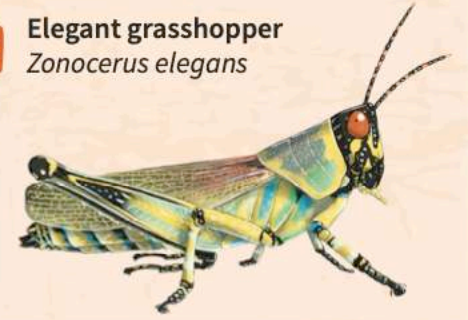

4 Nile monitor
Varanus niloticus

5 Herald snake
Crotaphopeltis hotamboeia

6 Southern African python
Python natalensis

7 Striped skink
Trachylepis striata

8 Guttural toad
Amietophrynus gutturalis

Invertebrates

Zopanda msana

These are just some of the amazing invertebrates that inhabit the forest at Lilongwe Wildlife Centre.

Izi ndi zina mwa nyama zopatsa chidwi zomwe zikupezeka mu nkhalango ya Lilongwe Wildlife Centre.

1 Blue pansy butterfly
Junonia oenone

3 Common tigertail dragonfly
Ictinogomphus ferox

6 Spiny flower mantis nymph
Pseudocreobotra wahlbergi

2 Common emperor moth
Bunaea alcinoe

7 Brown veined white butterfly
Belenois aurota

5 Yellow palm garden orb-web spider
Argiope flavipalpis

4 Elegant grasshopper
Zonocerus elegans

8 Speckled pygmy thickettail scorpion
Afrolychas burdoi